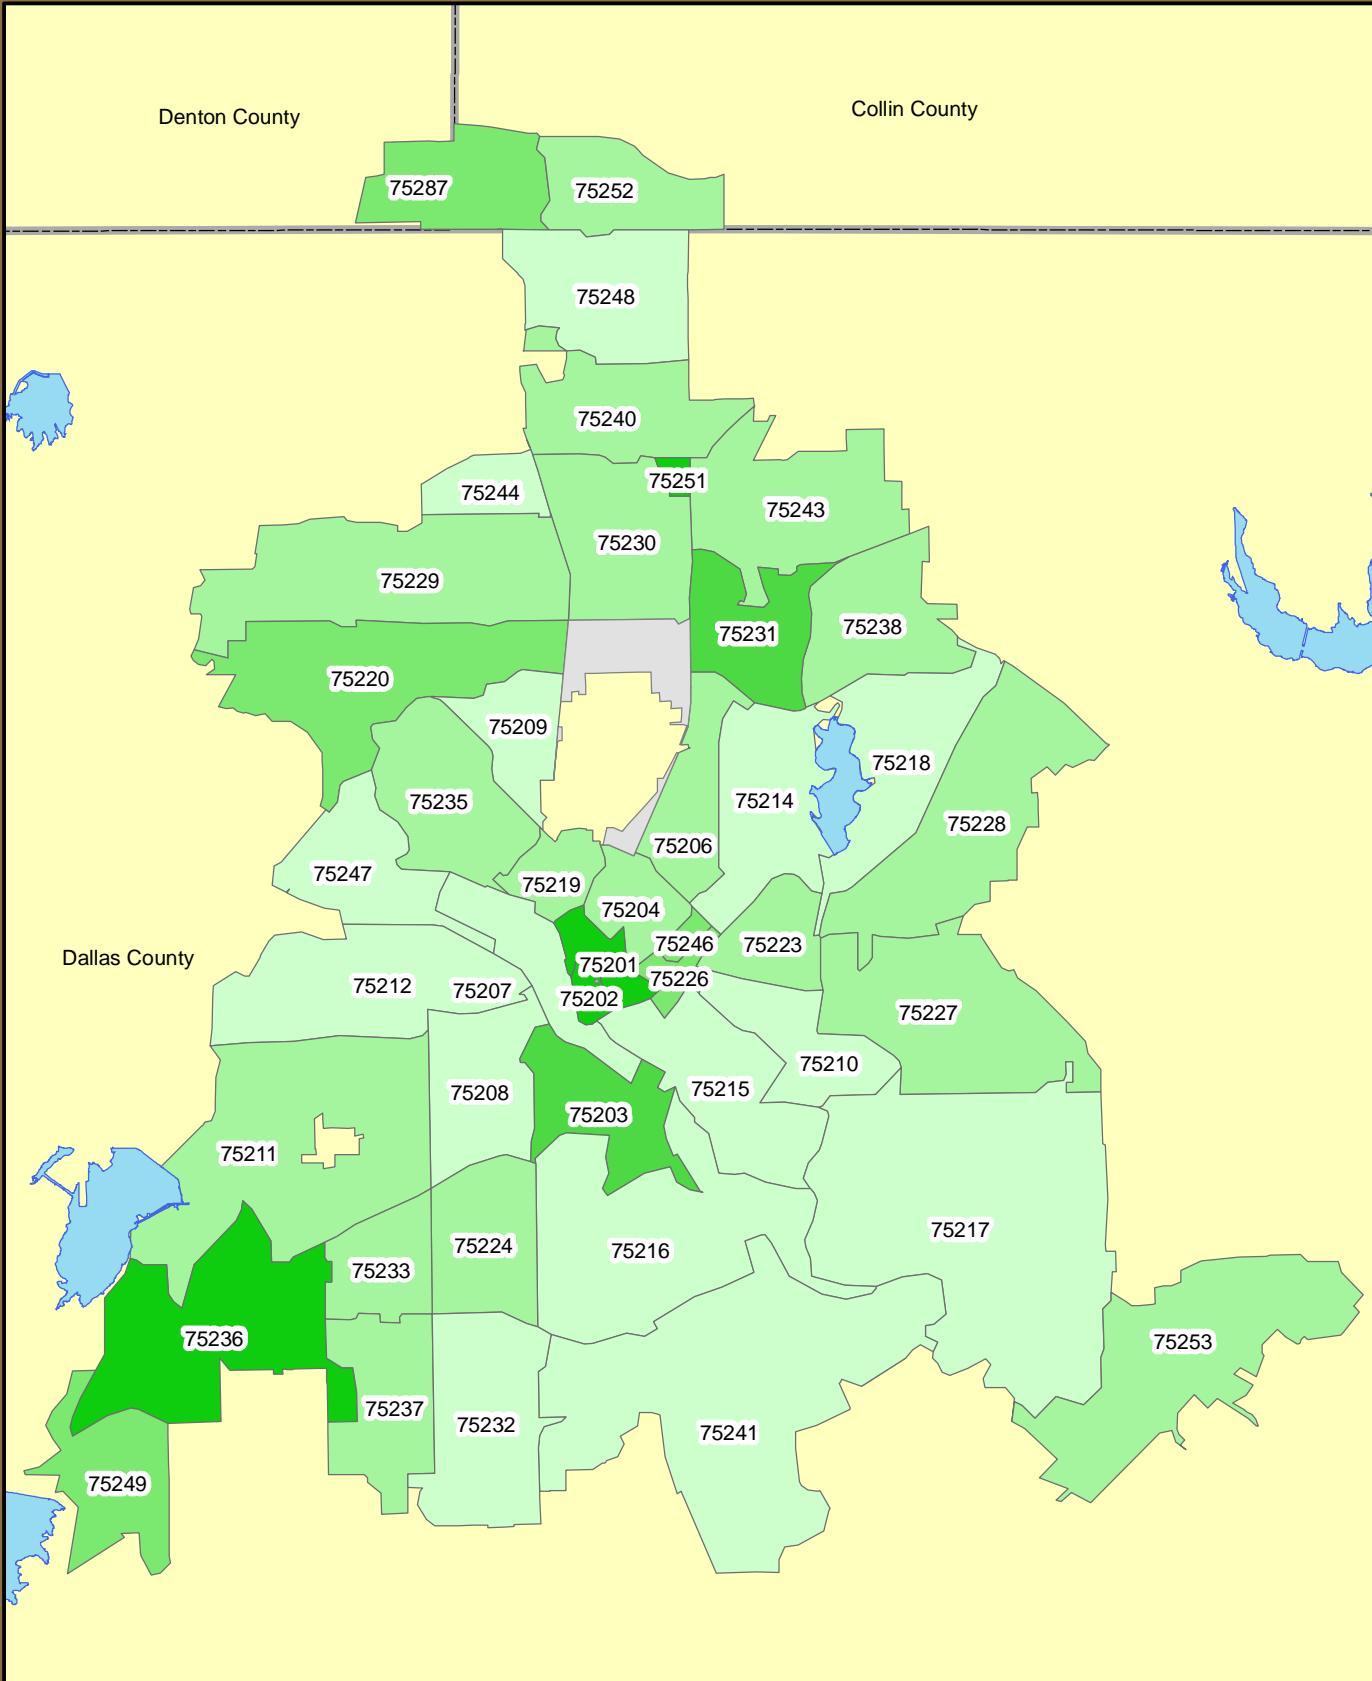

Denton County

Collin County

Population Change

Lightest Green	-6.72% - 0%
Light Green	+0.001% - +6.108%
Medium Green	+6.109% - +12.522%
Dark Green	+12.523% - +18.936%
Darkest Green	+18.937% - +25.35%

Population Change in Dallas ZIP Codes 2000 - 2004